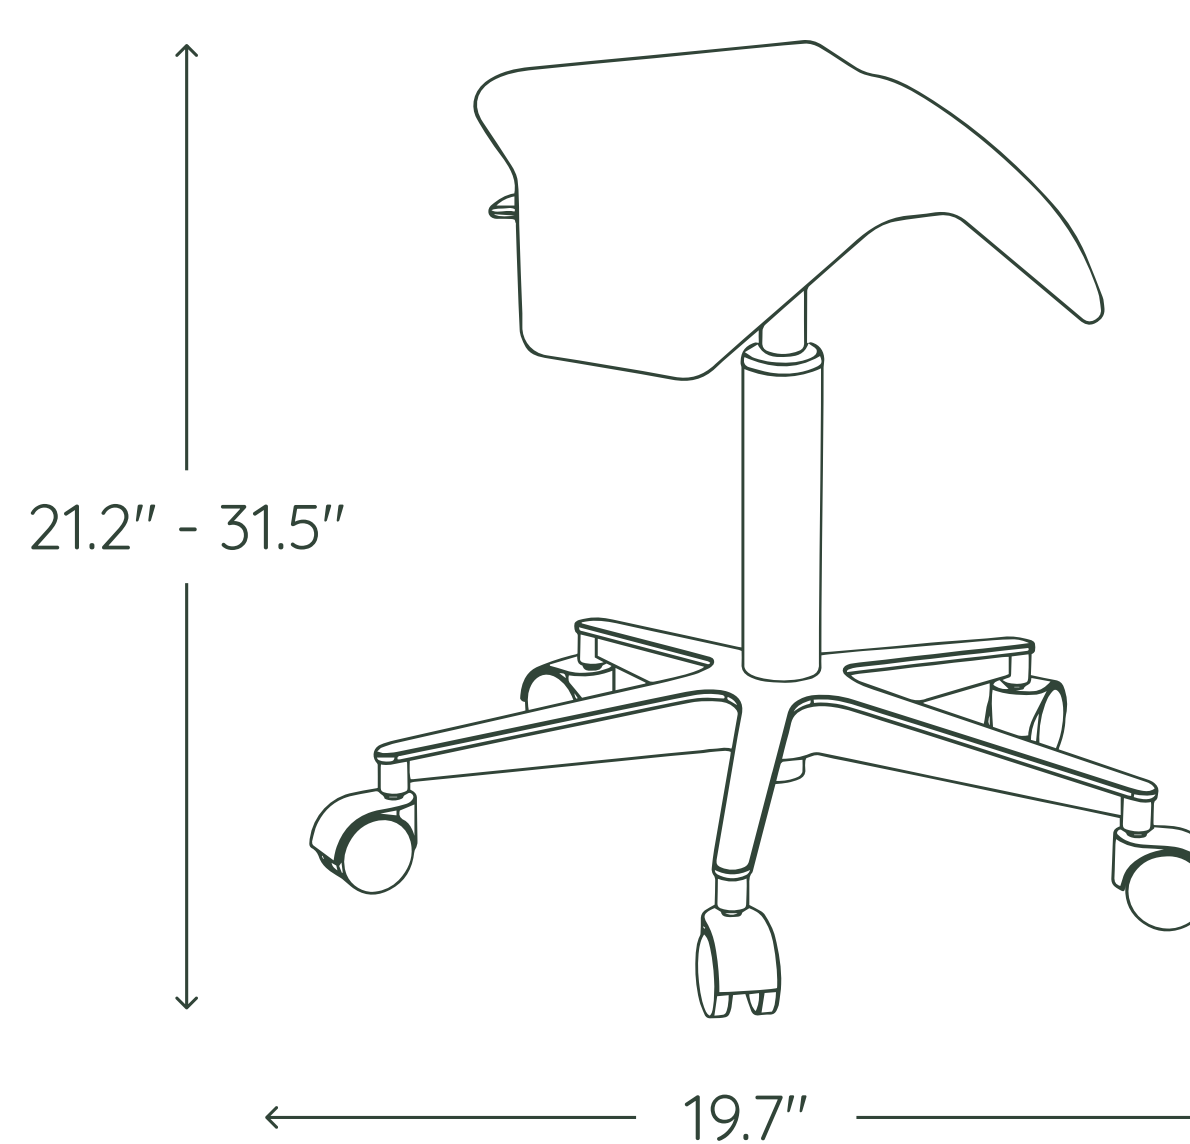

Seat frame: PEFC-certified, sustainable birch plywood.

Aluminum base: made of powder coated aluminum for a lasting foundation of work.

Steel gas lift: easy and smooth steel gas lift with over 10" of height adjustment.

#4C5946

Pacific

#588097

ILOA

ILOA Plus

SPECIFICATIONS

Overall: 19.7"W x 19.7"D x 21.2"-31.5"H

Seat height: 21.2"-31.5"

Seat width: 16.9"

Seat depth: 14.2"

Chair base: 19.7"

Cushion thickness: 1.6"

Max capacity: 265 lbs

Assembled weight: 9.9 lbs

Branch