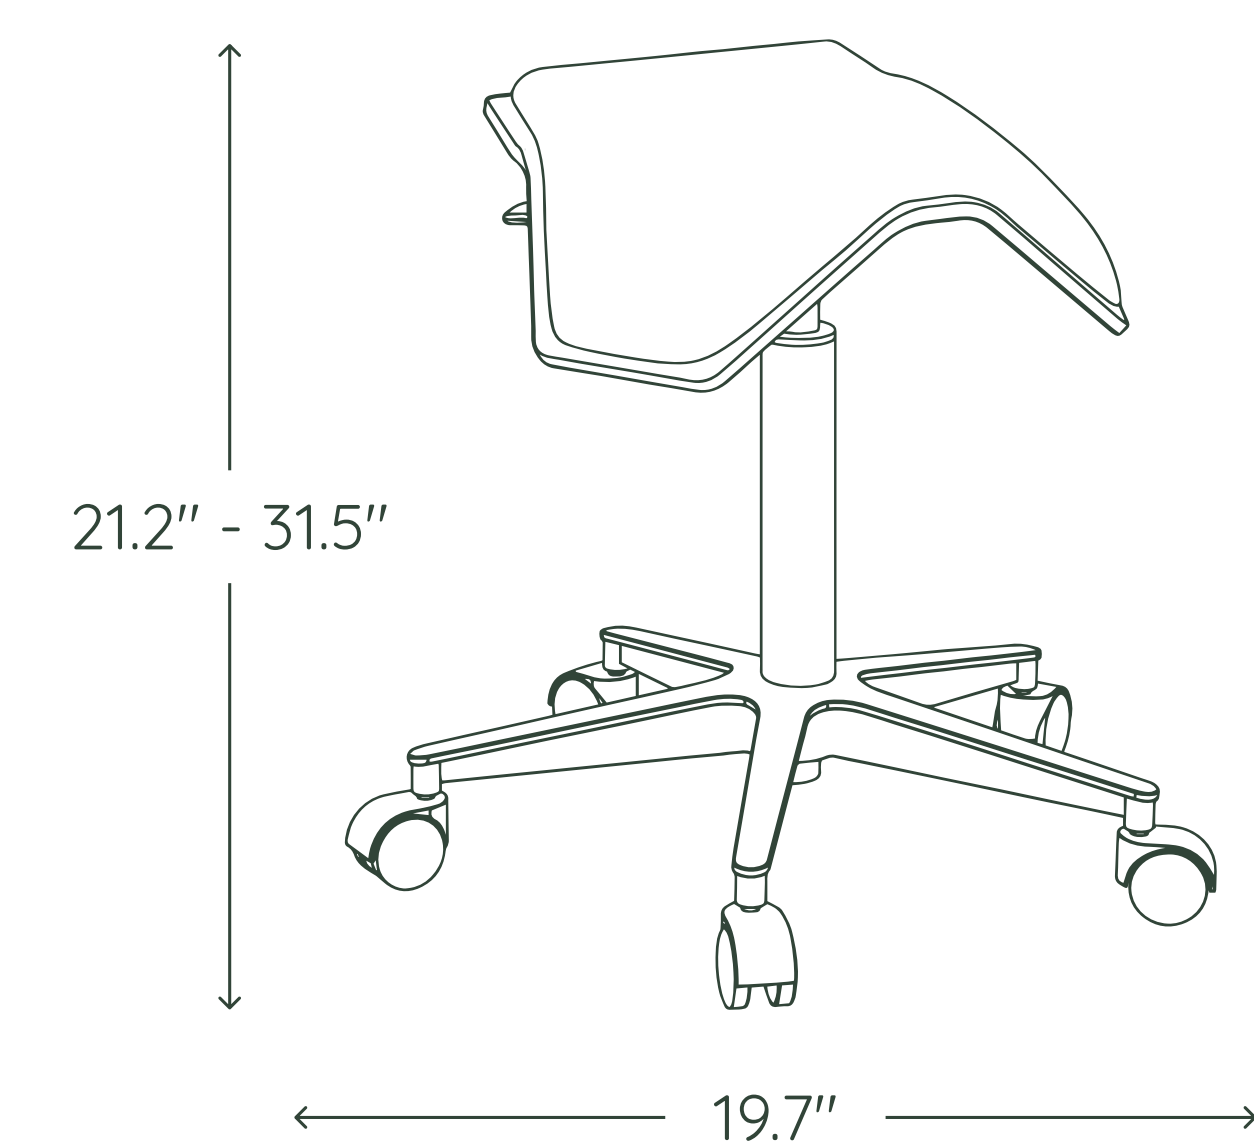

Seat frame: PEFC-certified, sustainable birch plywood.

Aluminum base: made of powder coated aluminum for a lasting foundation of work.

Steel gas lift: easy and smooth steel gas lift with over 10" of height adjustment.

#4C5946

Pacific

#588097

ILOA

ILOA Plus

SPECIFICATIONS

Overall: 19.7"W x 19.7"D x 21.2"-31.5"H

Seat height: 21.2"-31.5"

Seat width: 16.9"

Seat depth: 14.2"

Chair base: 19.7"

Cushion thickness: 1.6"

Max capacity: 265 lbs

Assembled weight: 9.9 lbs

Branch